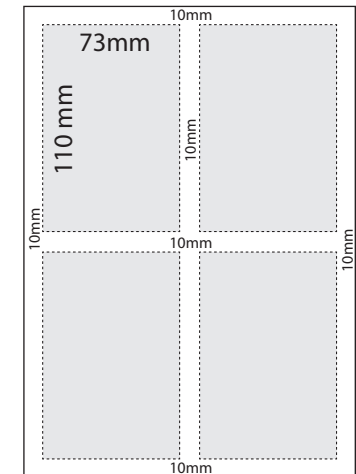

Full Page advert (edge to edge)

Please add 3mm extra (bleed) all round for precise trimming.

Trim size: 176 x 250mm

Bleed size: 182 x 256mm

Keep important information like text and headings 10mm from all edges.

Full Page advert (border)

No bleed or crops required

Finished size: 156 x 230mm

Half Page advert (Landscape)

No bleed or crops required

Finished size: 156 x 110mm

Quarter Page advert

No bleed or crops required

Finished size: 73 x 110mm

Please email your advert directly to XXXX with your business name in the subject header of the email.

Hard copies will not be accepted. We reserve the right not to include submissions if the quality is not acceptable for print or if space doesn't allow.