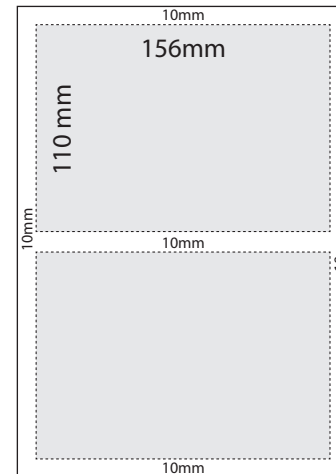

Full Page advert (edge to edge)

Please add 3mm extra (bleed) all round for precise trimming.

Trim size: 176 x 250mm

Bleed size: 182 x 256mm

Keep important information like text and headings 10mm from all edges.

Full Page advert (border)

No bleed or crops required

Finished size: 156 x 230mm

Half Page advert (Landscape)

No bleed or crops required

Finished size: 156 x 110mm

Quarter Page advert

No bleed or crops required

Finished size: 73 x 110mm

Please email your advert directly to XXXX with your business name in the subject header of the email.

Hard copies will not be accepted. We reserve the right not to include submissions if the quality is not acceptable for print or if space doesn't allow.