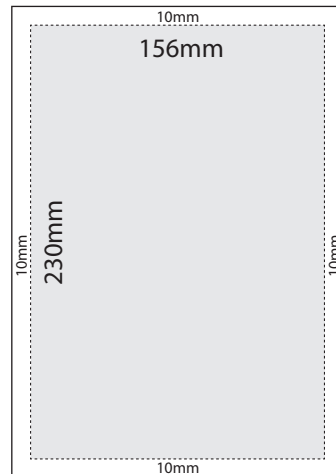

Full Page advert (edge to edge)

Please add 3mm extra (bleed) all round for precise trimming.

Trim size: 176 x 250mm

Bleed size: 182 x 256mm

Keep important information like text and headings 10mm from all edges.

Full Page advert (border)

No bleed or crops required

Finished size: 156 x 230mm

Half Page advert (Landscape)

No bleed or crops required

Finished size: 156 x 110mm

Quarter Page advert

No bleed or crops required

Finished size: 73 x 110mm

Please email your advert directly to XXXX with your business name in the subject header of the email.

Hard copies will not be accepted. We reserve the right not to include submissions if the quality is not acceptable for print or if space doesn't allow.