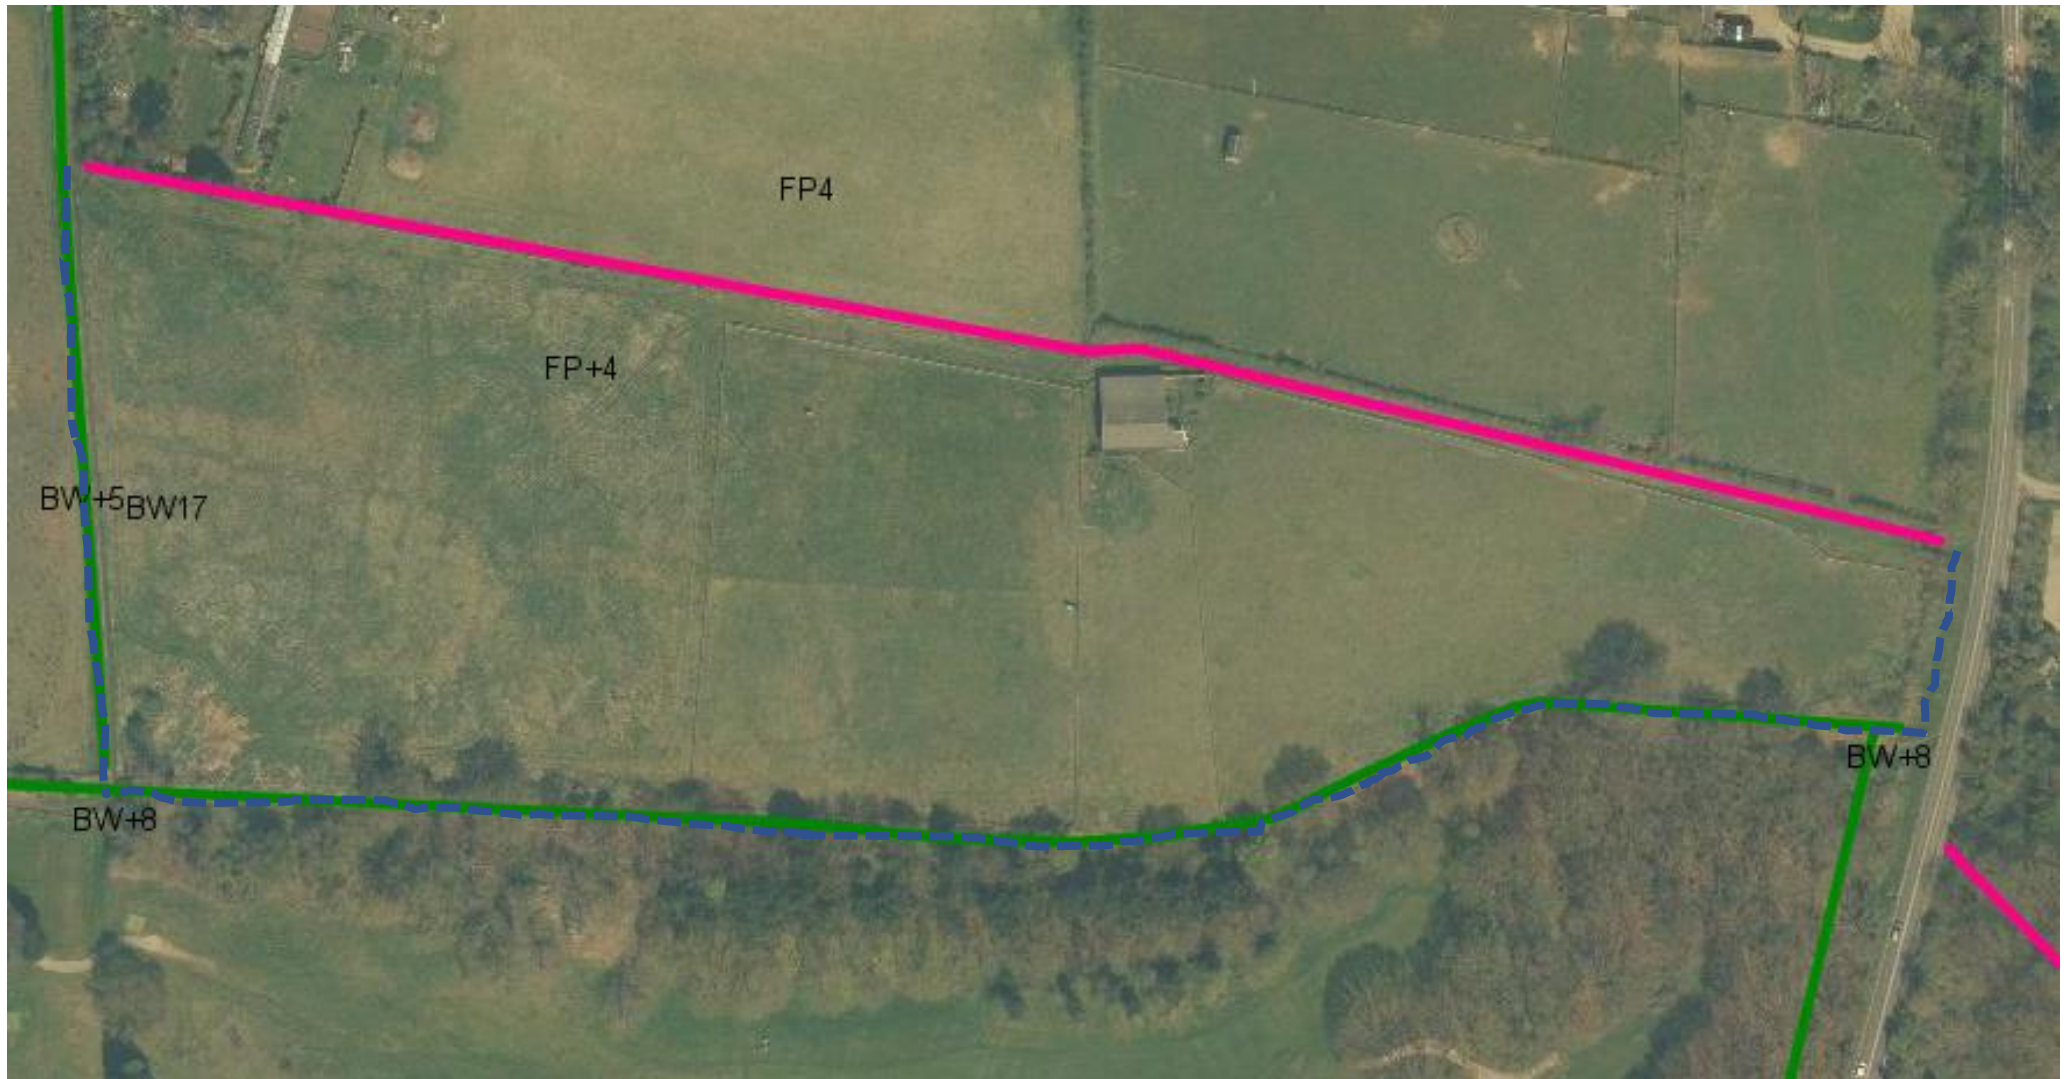

Footpath Closure - Alternative Route

Key:  Temporary access via Bridleway 8.

For further information please contact Christopher Dorow Rights of Way Officer – Tel 0300 3006906